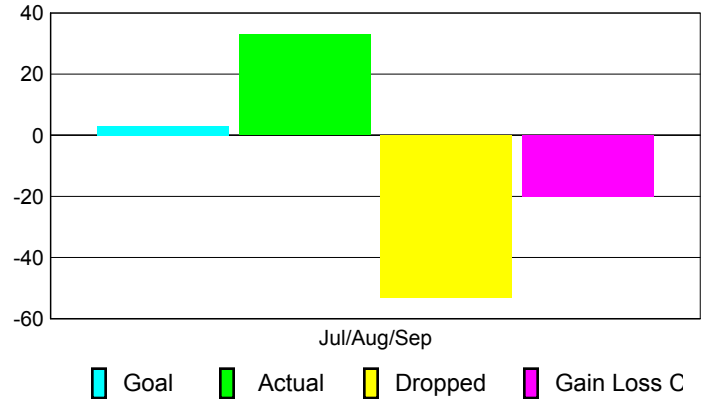

Membership Results 2010-2011

Goal, New, Dropped, Gain/Loss

Comparison of Membership Gain/Loss

Current Year Compared to the Previous Year